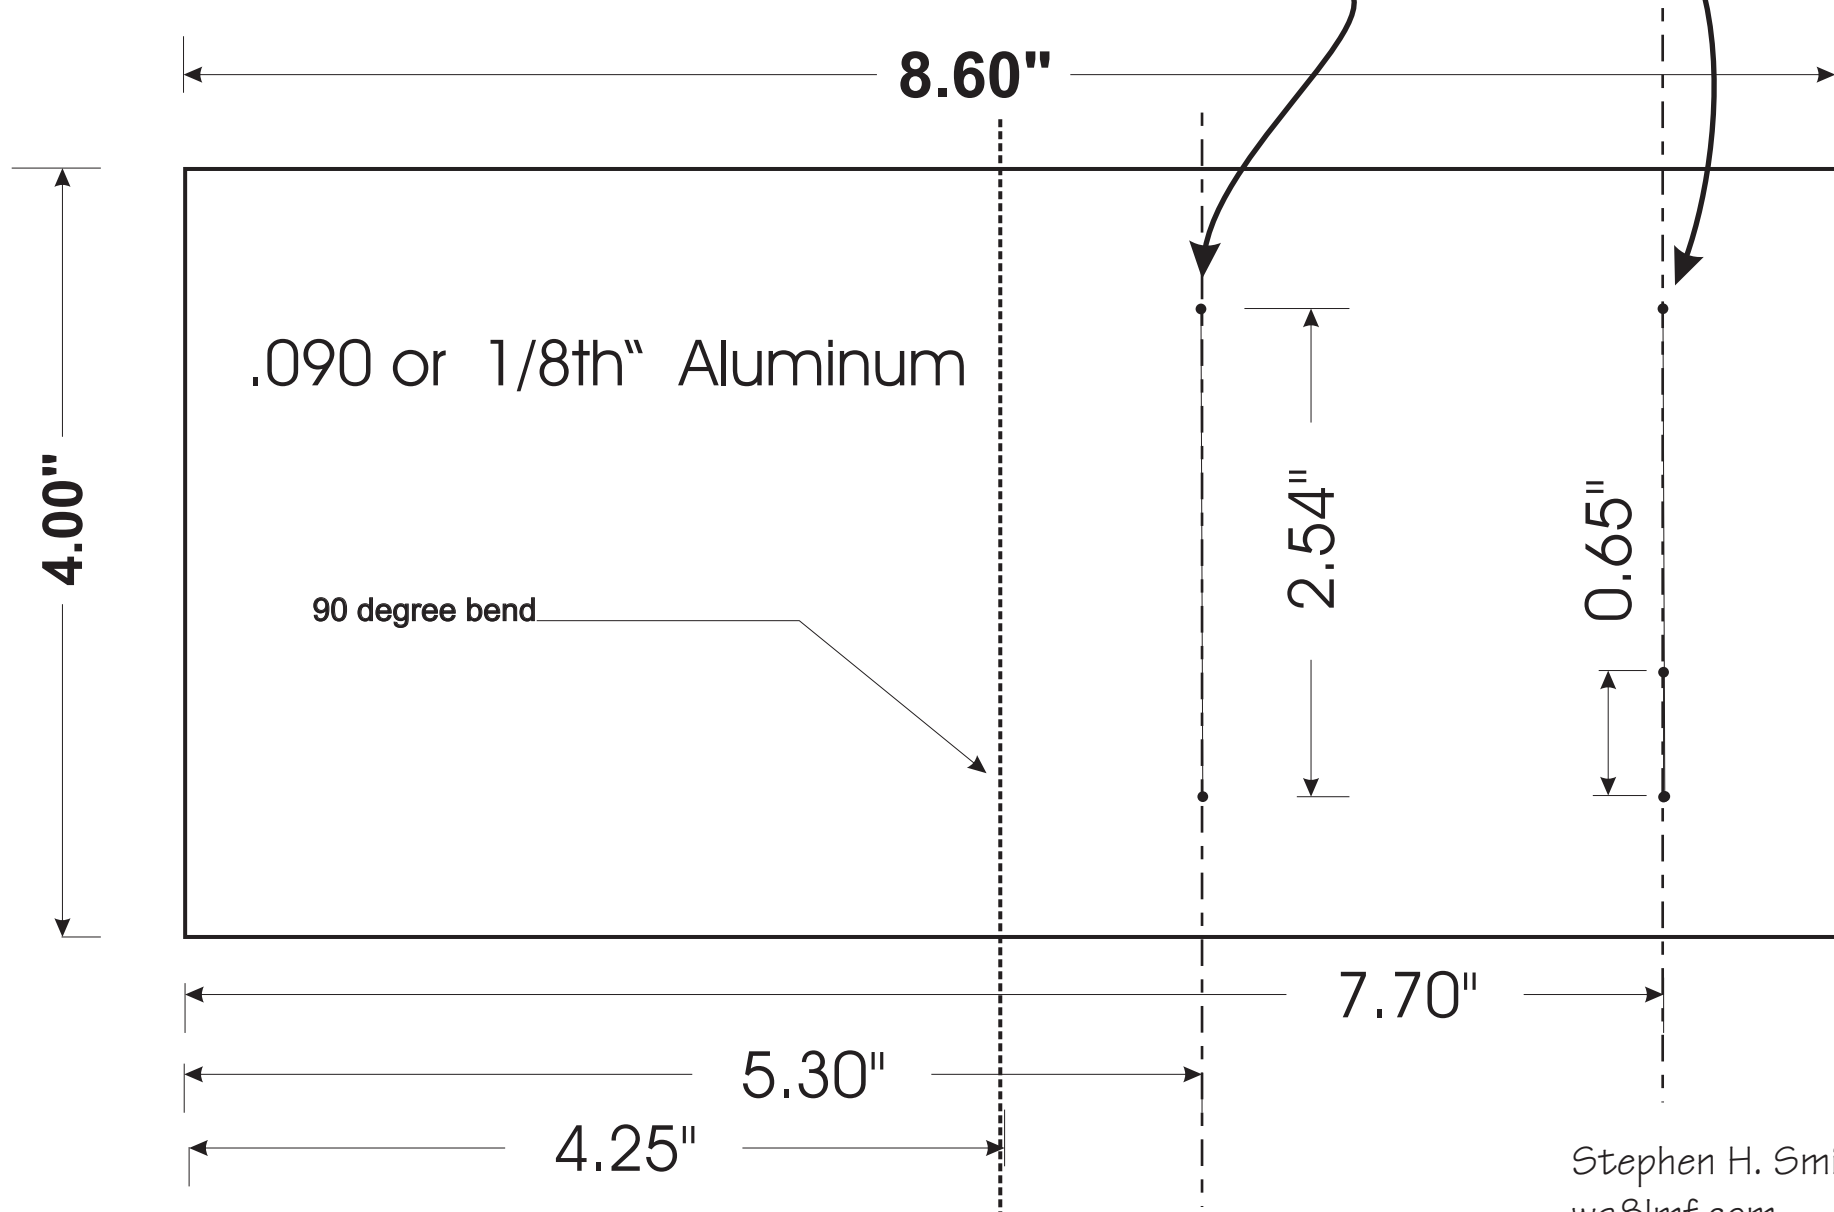

# Prius Control Head Mount

Holes to mount FT-100 head bracket/cup to panel

Holes to mount D700 head directly to panel  
(Self-tapping screws directly into holes on  
back of head without the bracket.)

Stephen H. Smith  
wa8lmf.com